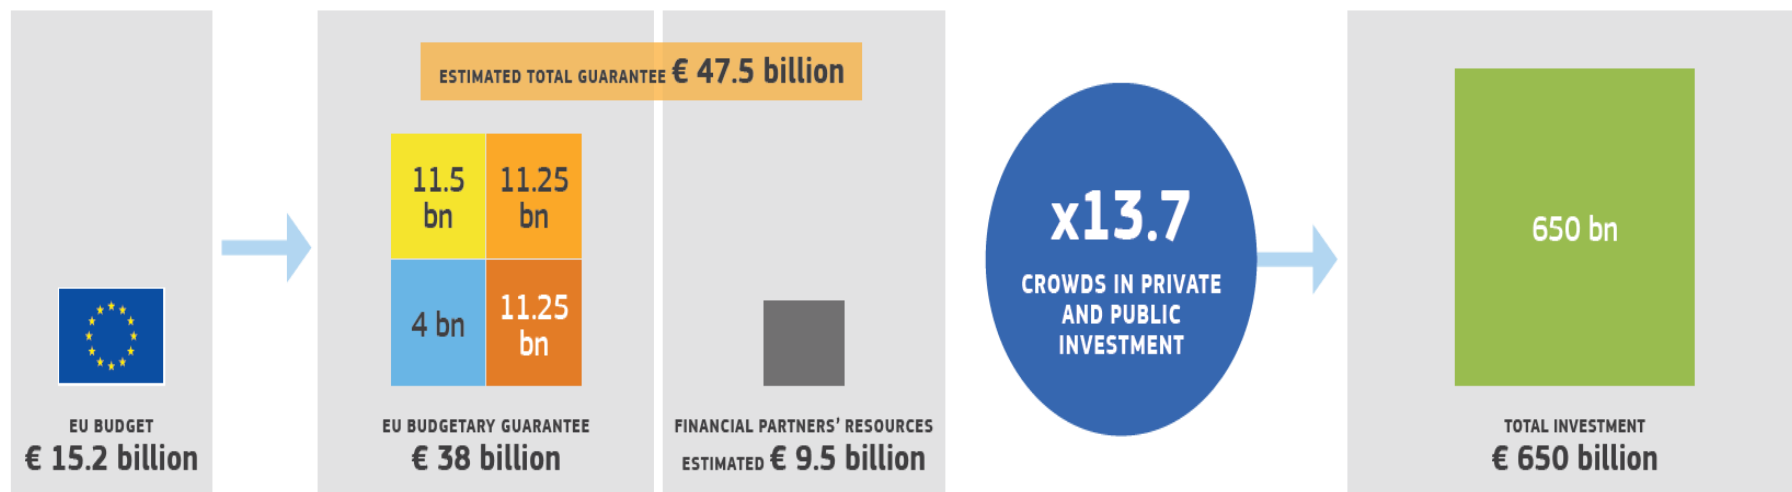

## Social investment and skills policy window

Anna Krzyzanowska, DG ECFIN

27 September 2018

**#EUBudget**

# InvestEU fund: investment to mobilise

■ SMEs 
 ■ Social investment and skills 
 ■ Research and innovation 
 ■ Sustainable infrastructure

Window	Budgetary guarantee	Mobilised investment (estimate)
Sustainable infrastructure	11 500	185 000
Research, Innovation and Digitisation	11 250	200 000
SMEs	11 250	215 000
Social investment and skills	4 000	50 000
<b>TOTAL</b> (EUR Million, in current prices)	<b>38 000</b>	<b>650 000</b>